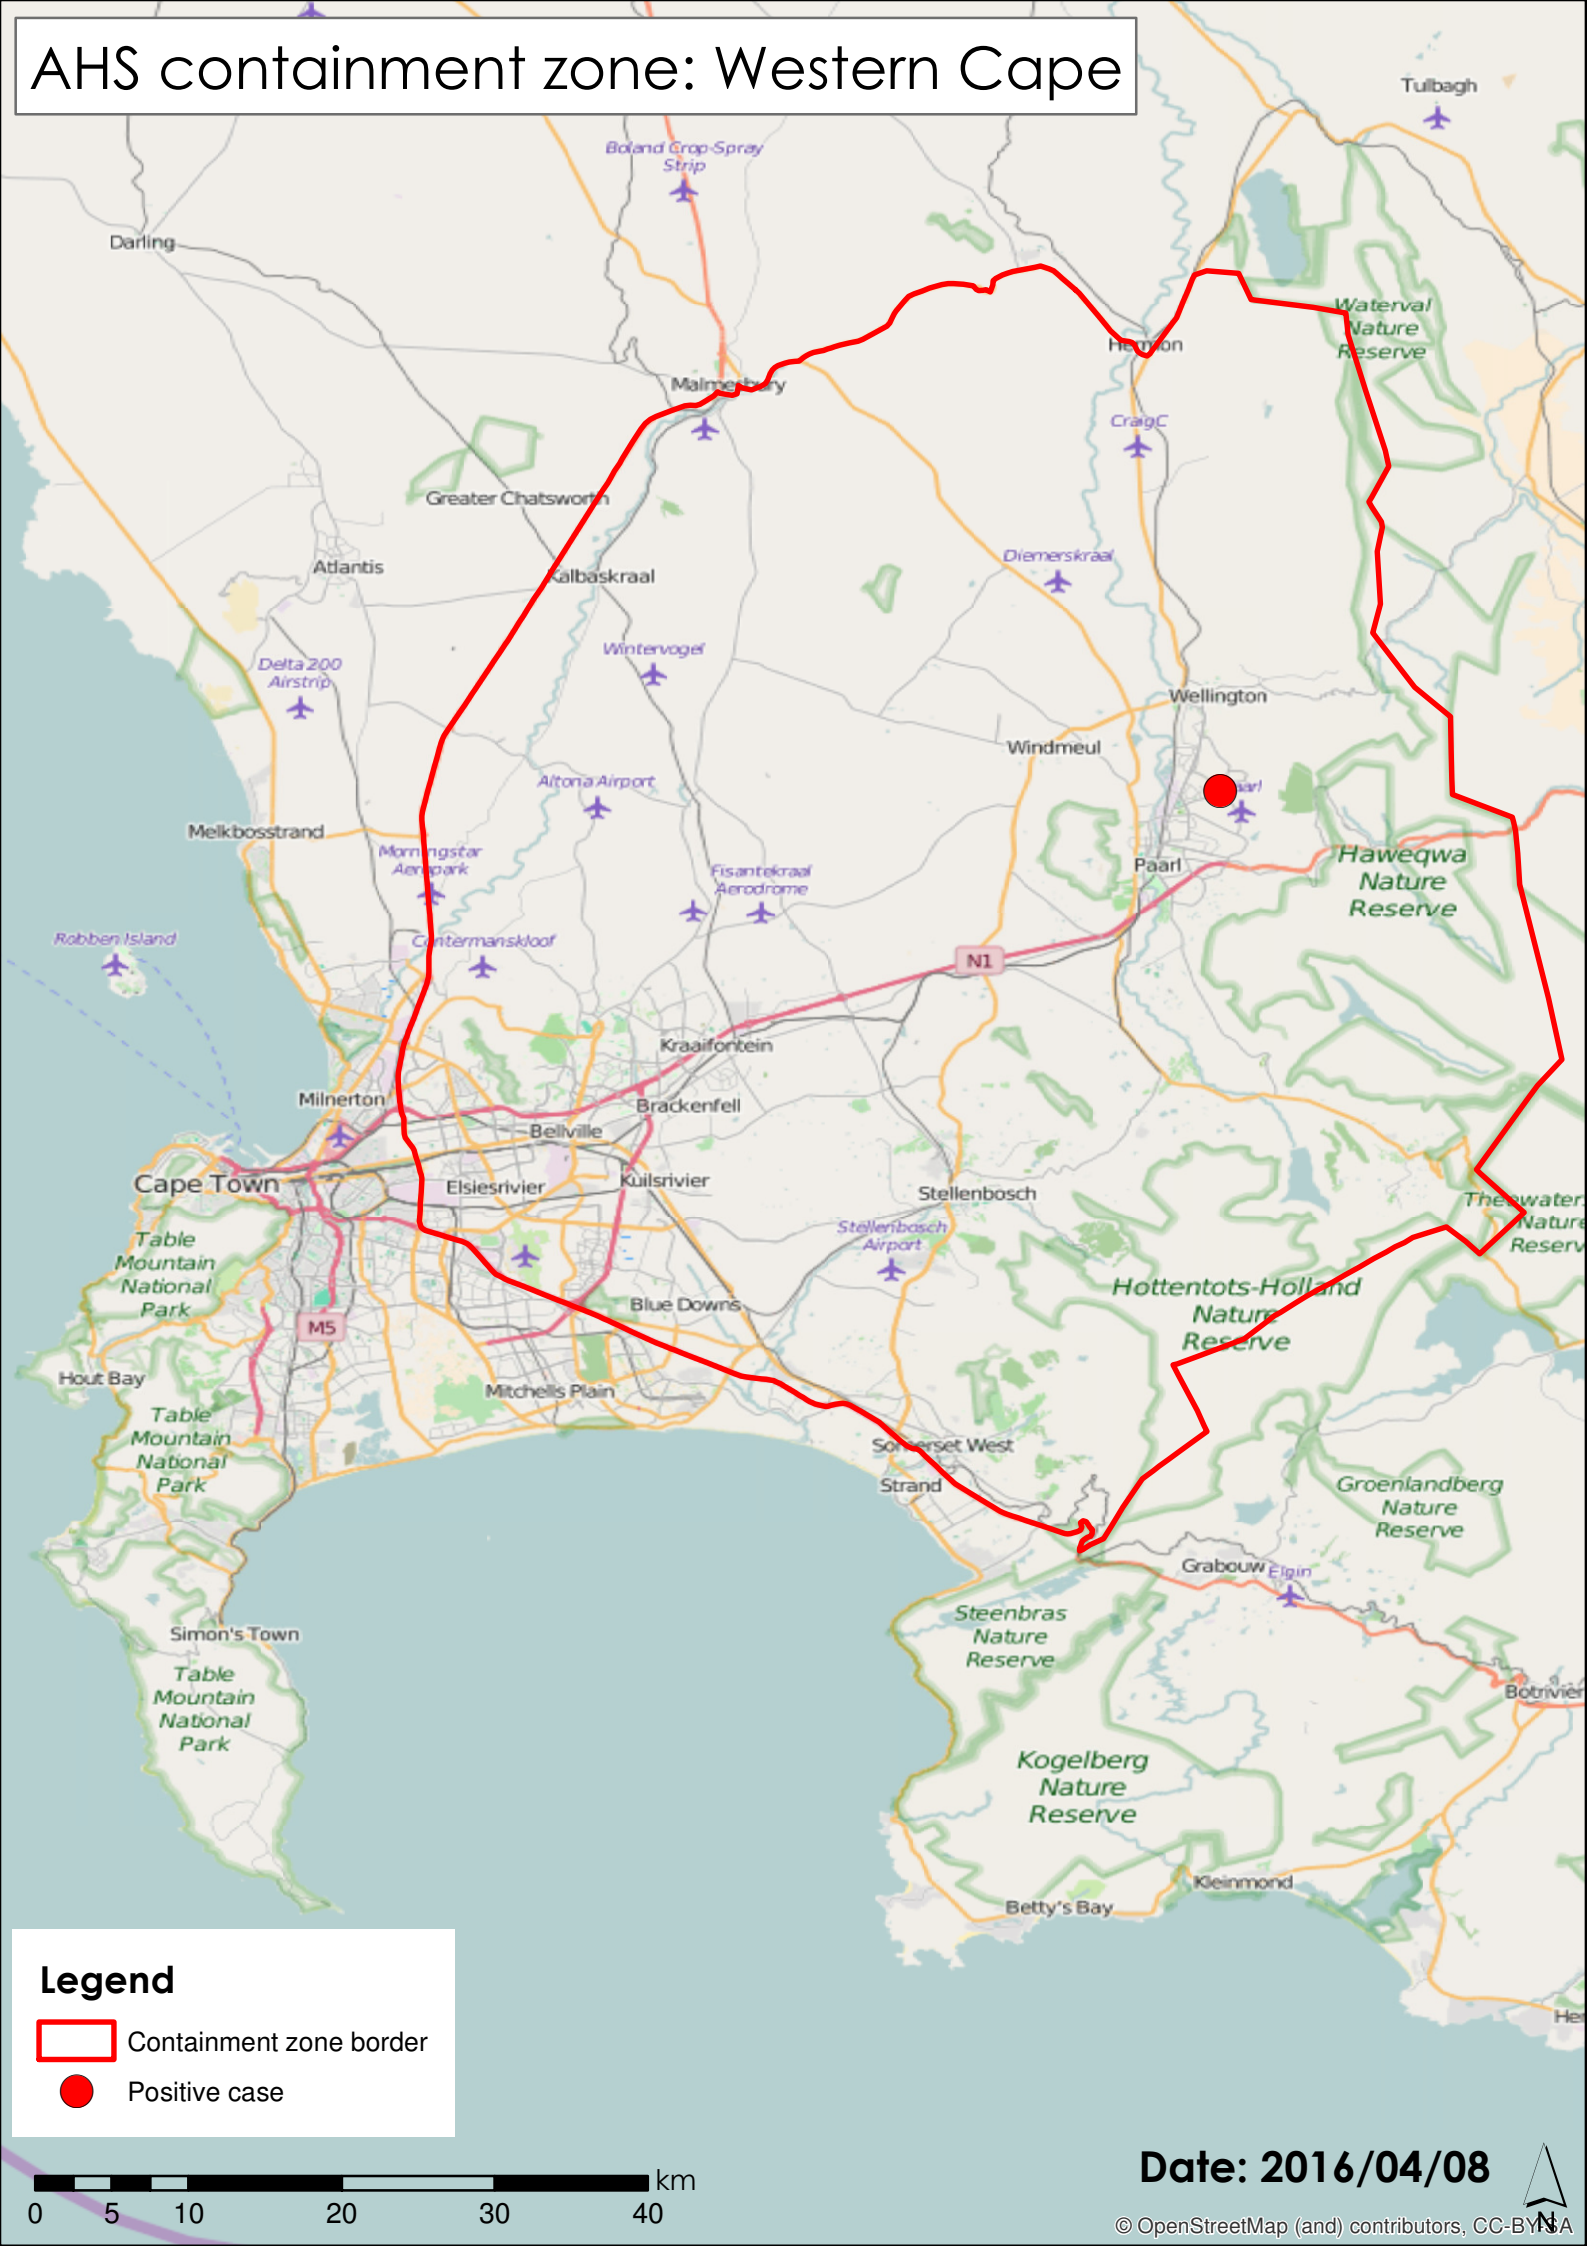

AHS containment zone: Western Cape

Legend

-  Containment zone border
-  Positive case

Date: 2016/04/08